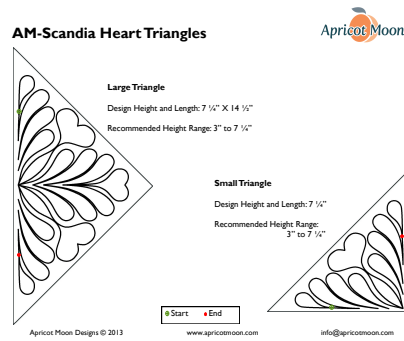

Scandia Heart Triangles